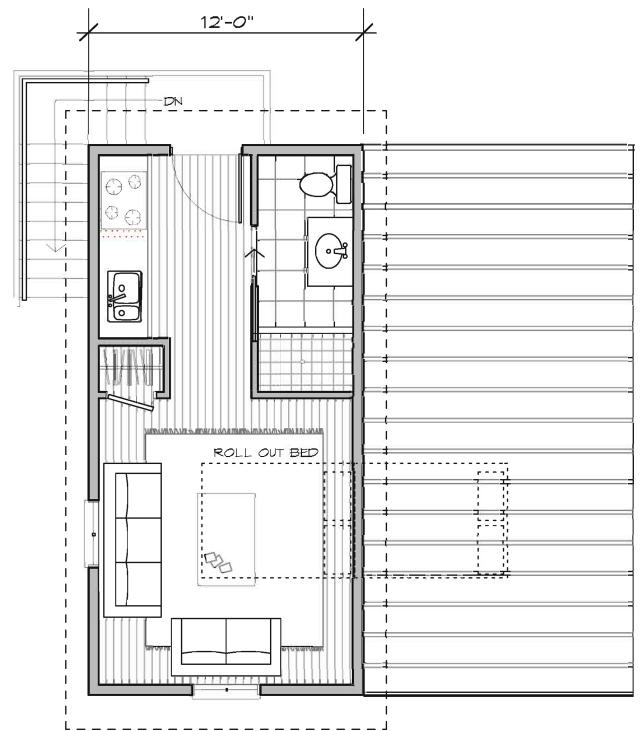

THE CHERRY STUDIO TWO

THIS QUAIN BUILDING HOUSES TWO CARS AND A STUDIO ABOVE THAT MAY BE USED AS A GUEST HOUSE, POTTERY/ART STUDIO OR HOME OFFICE. THIS PERFECT LITTLE BUILDING IS COMPLIMENTARY FOR EITHER AN IN-CITY LOT OR LARGER VACATION PROPERTY.

© 2010

GARAGE LEVEL	552 SF
UPPER LEVEL	288 SF
BATHROOMS	1

STUDIO	11'-0" X 12'-6"
KITCHEN	6'-6" X 8'-0"
BATH	4'-4" X 10'-3"
GARAGE	22'-6" X 23'-0"

LOWER FLOOR PLAN

UPPER FLOOR PLAN

THE CHERRY STUDIO TWO

THIS QUANT BUILDING HOUSES TWO CARS AND A STUDIO ABOVE THAT MAY BE USED AS A GUEST HOUSE, POTTERY/ART STUDIO OR HOME OFFICE. THIS PERFECT LITTLE BUILDING IS COMPLIMENTARY FOR EITHER AN IN-CITY LOT OR LARGER VACATION PROPERTY.

GARAGE LEVEL	552 SF
UPPER LEVEL	208 SF
BATHROOMS	1