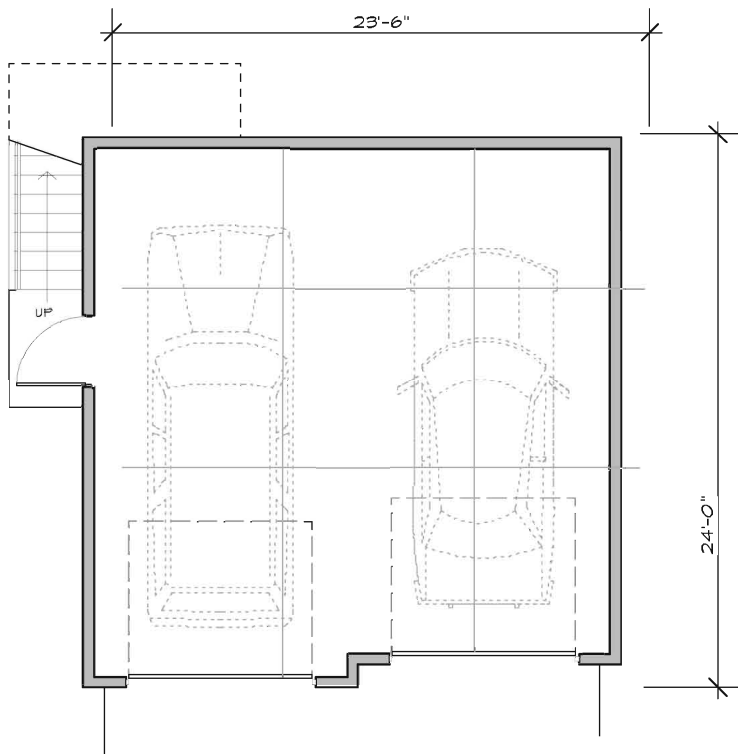

THE CHERRY STUDIO TWO

THIS QUAIN BUILDING HOUSES TWO CARS AND A STUDIO ABOVE THAT MAY BE USED AS A GUEST HOUSE, POTTERY/ART STUDIO OR HOME OFFICE. THIS PERFECT LITTLE BUILDING IS COMPLIMENTARY FOR EITHER AN IN-CITY LOT OR LARGER VACATION PROPERTY.

© 2010

GARAGE LEVEL	552 SF
UPPER LEVEL	288 SF
BATHROOMS	1

STUDIO	11'-0" X 12'-6"
KITCHEN	6'-6" X 8'-0"
BATH	4'-4" X 10'-3"
GARAGE	22'-6" X 23'-0"

LOWER FLOOR PLAN

UPPER FLOOR PLAN

THE CHERRY STUDIO TWO

THIS QUANT BUILDING HOUSES TWO CARS AND A STUDIO ABOVE THAT MAY BE USED AS A GUEST HOUSE, POTTERY/ART STUDIO OR HOME OFFICE. THIS PERFECT LITTLE BUILDING IS COMPLIMENTARY FOR EITHER AN IN-CITY LOT OR LARGER VACATION PROPERTY.

GARAGE LEVEL	552 SF
UPPER LEVEL	208 SF
BATHROOMS	1